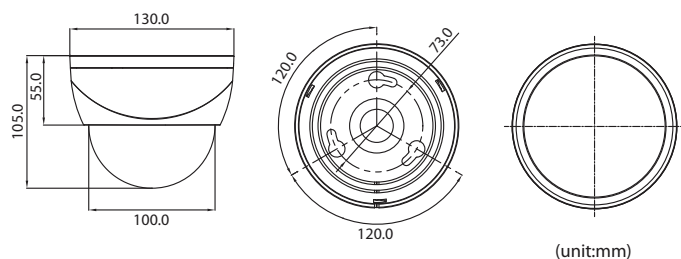

VCD-5371PIX

Pixim Seawolf Camera

[Features]

- PIXIM 1/3" High Sensitivity Digital Sensor
- High Resolution : 600TVL
- Min. Illumination : 0.1Lux
- Sens-Up (2x~32x)
- Powerful WDR (Wide Dynamic Range)
- Digital Day & Night for surveillance 24 hours
- DNR for saving storage
- Private Masking (16 Zones)
- Motion Detection (4 Zones)
- OSD for user convenience
- Digital Zoom (8x)

[Specifications]

ITEM	VCD-5371PIX
Power Consumption	24VAC/12VDC (Max.170mA/Max.250mA)
Image Sensor	PIXIM 1/3" High Sensitivity Digital Sensor
Effective Pixels	758(H) x 540(V)
Dynamic Range	120dB(Max), 102dB(Typical)
Horizontal Resolution	600TV Lines (Color), 700TV Line (B/W)
Scanning System	2:1 Intellace / Progressive
Scanning Frequency	15.734KHz(H), 59.944(V)
Video IO Select	NTSC / PAL
Min. Illumination	0.1Lux 40IRE(Color), 0.01Lux 40IRE(B/W)
Day & Night	Auto / Color / B/W / EXT.
White Balance	Auto / AWB / Indoor / Outdoor / Manual
Shutter Speed	up to 1/30.720 sec
Sens-up	Auto / Off (Selectable x2 ~ x32)
DNR	Auto / High / Low
Privacy Masking	16 Zones
Remote Control	RS-485
AGC	Low / Auto / High / Off
Camera ID	On / Off
S/N Ratio	More than 50dB
Video Output	Composite video output 75 ohm terminated
OSD	Builtin
Sync. System	Internal / Line Lock
Operating Humidity	30% ~ 90% RH
Operating Temp.	10°C to 50°

[Dimensions]

Design and specifications are subject to change without notice.