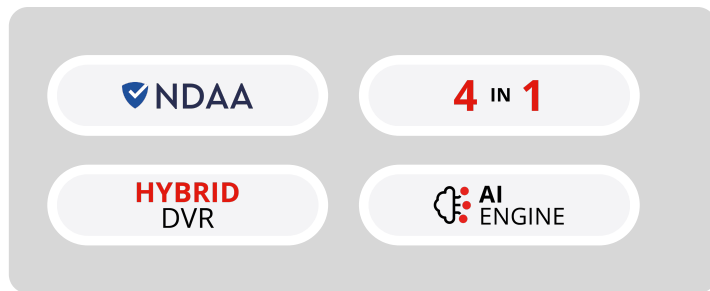

DVR

Provision-ISR DVRs feature the advanced H.264-H265 video compression format for maximum video quality alongside minimum storage volume. Their Dynamic Hybrid function allows installers to decide how the analog channels will work according to the installation needs, making this installation totally dynamic.

SH-4050A5N-8L(MM)-V2

4CH "4 In 1" + 2CH IP Dynamic Hybrid DVR

Provision-ISR SH-4050A5N-8L(MM)-V2 is a high-quality dynamic hybrid digital video recorder obtainable in an elegant mini metal case. This technology allows users to add advanced IP cameras alongside analog ones and enjoy high-quality images and other advanced features available on IP cameras only. The recorder supports Provision-ISR Standard Video Analytics (Pixel Based).

MAIN FEATURES

Video Input:

- 4CH Standard BNC + 2CH IP

Video Output:

- HDMI - 4K
VGA
- CVBS

Recording:

- HD Analog: 8MP Lite / 3K/5MP / 4MP: Up to 12/15FPS Per Channel /
5MP Lite: Up to 20FPS Per Channel / 4MP Lite / 2MP / 1MP: Up to 25/30FPS Per Channel
- CVBS: 960H: Up to 25/30FPS Per Channel
- IP: 8MP: 20FPS Per Channel, 5MP and lower: 25/30FPS Per Channel