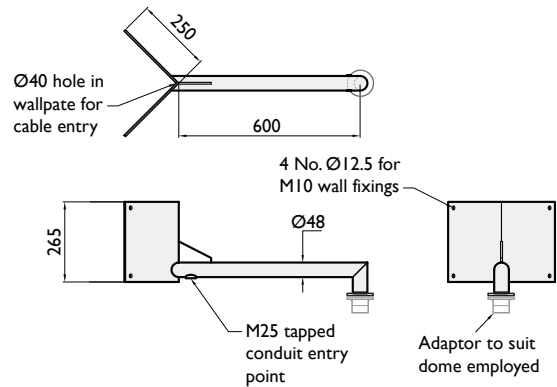

CBI-D

Corner mount standard