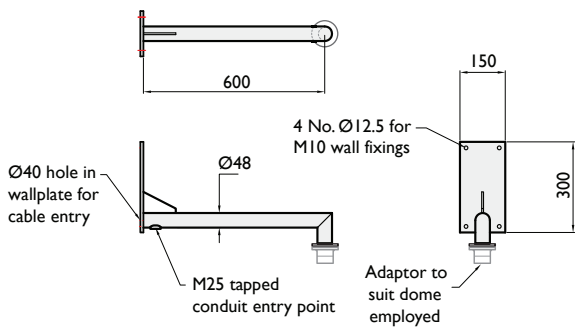

Wall & Corner Mounted Dome Brackets

The Altron range of wall brackets for mounting domes is versatile and can be produced to suit any dome type. Standard mounting variations suit most installations, but if you have an installation that requires something non-standard, then we produce bespoke brackets to suit your specific requirement. Please specify dome type when ordering.

Wall & Corner Dome Mounting Brackets

WBI-D

Wall mount standard