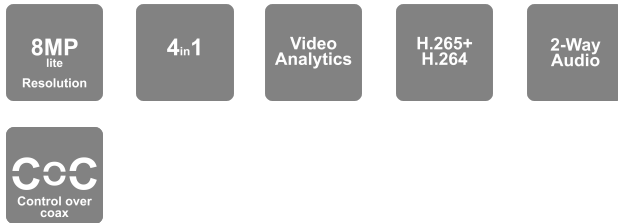

## HYBRIDE

Provision-ISR DVRs feature the advanced H.264-H265 video compression format for maximum video quality alongside minimum storage volume. Their Dynamic Hybrid function allows installers to decide how the analog channels will work according to the installation needs, making this installation totally dynamic.

## 16CH "4 In1" + 8CH IP Dynamic Hybrid DVR

Provision-ISR SH-16200A5-8L(1U)-V2 is a high-quality dynamic hybrid digital video recorder obtainable in an elegant 1U case. This technology allows users to add advanced IP cameras alongside analog ones and enjoy high-quality images and other advanced features available on IP cameras only. The recorder supports Provision-ISR Standard Video Analytics (Pixel Based).

## MAIN FEATURES

- Video Input:16CH Standard BNC + 8CH IP Video Output: HDMI - 4KVGACVBSRecording:HD Analog: 8MP lite / 5MP / 4MP: Up to 12/15FPS Per Channel / 5MP Lite: Up to 20FPS Per Channel / 4MP lite / 2MP / 1MP: Up to 25/30FPS Per ChannelCVBS: 960H: Up to 25/30FPS Per ChannelIP: 8MP and lower: 25/30FPS Per ChannelPlayback:Local: 16Ch SimultaneouslyRemote: 8Ch SimultaneouslyAudio:Input: 8CH + IPC InputsOutput: 1CH + IPC OutputsAlarm:Input: 16+IPCOutput: 4+IPCStorage: 2 x SATA (Up to 8TB each)1 x E-SATA (Up to 8TB each)Network:1 x RJ-45: 10/100/1000MbpsPTZ Support: RS-485 / CoC / IP over NetworkPower Supply:DC12V/4AAalytics:AI by IPC: DDA1 Analytics Supported by the cameraAI By DVR:AI Object detection, Line Crossing/Sterile Area (Up to 1 channel, at the expense of 4 SMD channels)Remarks:The following features are based on firmware v1.3.8 and are subject to firmware version changes.