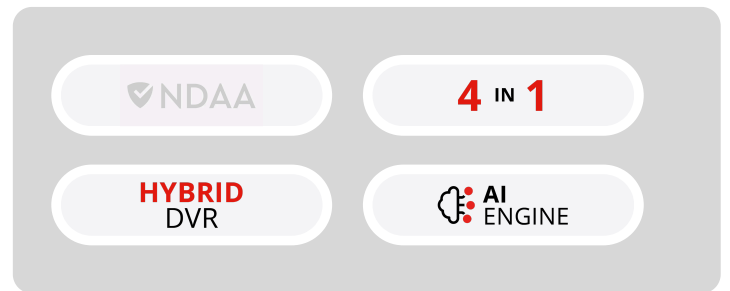

## HYBRIDE

Provision-ISR DVRs feature the advanced H.264-H265 video compression format for maximum video quality alongside minimum storage volume. Their Dynamic Hybrid function allows installers to decide how the analog channels will work according to the installation needs, making this installation totally dynamic.

# SH-16200A5-8L(1U)-V2

## 16CH "4 In1" + 8CH IP Dynamic Hybrid DVR

Provision-ISR SH-16200A5-8L(1U)-V2 is a high-quality dynamic hybrid digital video recorder obtainable in an elegant 1U case. This technology allows users to add advanced IP cameras alongside analog ones and enjoy high-quality images and other advanced features available on IP cameras only. The recorder supports Provision-ISR Standard Video Analytics (Pixel Based).

## MAIN FEATURES

- Video Input:16CH Standard BNC + 8CH IP Video Output: HDMI - 4KVGACVBSRecording:HD Analog: 8MP lite / 5MP / 4MP: Up to 12/15FPS Per Channel / 5MP Lite: Up to 20FPS Per Channel / 4MP lite / 2MP / 1MP: Up to 25/30FPS Per ChannelCVBS: 960H: Up to 25/30FPS Per ChannelIP: 8MP and lower: 25/30FPS Per ChannelPlayback:Local: 16Ch SimultaneouslyRemote: 8Ch SimultaneouslyAudio:Input: 8CH + IPC InputsOutput: 1CH + IPC OutputsAlarm:Input: 16+IPCOutput: 4+IPCStorage: 2 x SATA (Up to 8TB each)1 x E-SATA (Up to 8TB each)Network:1 x RJ-45: 10/100/1000MbpsPTZ Support: RS-485 / CoC / IP over NetworkPower Supply:DC12V/4AAalytics:AI by IPC: DDA1 Analytics Supported by the cameraAI By DVR:AI Object detection, Line Crossing/Sterile Area (Up to 1 channel, at the expense of 4 SMD channels)Remarks:The following features are based on firmware v1.3.8 and are subject to firmware version changes.