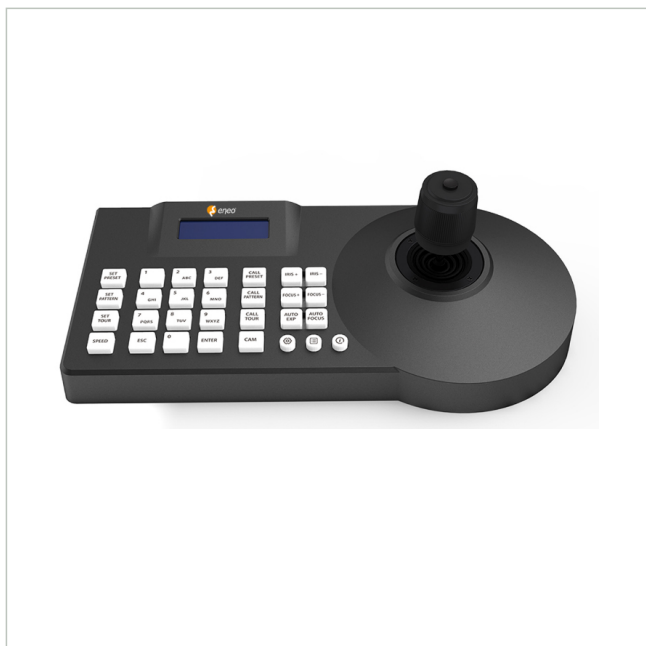

# KBD-3NET

SKU: 239837

Network keyboard with joystick, supports ONVIF protocol, RJ45, 12VDC

## Main Features

Network controller with keyboard

Supports eneo network cameras

Functions PTZ, focus, zoom, preset

Supports standard ONVIF protocol

Connection via RJ45 interface

RS-485 interface supports Pelco D/P protocol

## Specifications

Other	
Remarks	To guarantee you an optimum user experience, we recommend that you only use components of the same brand in a system. If several brands are used in combination, eneo cannot guarantee functionality. If combined use is necessary, we offer a compatibility check for a fee (for more information, see article number #229235 at VIDEOR).
Parts supplied	manual, PSU 100~240VAC
Menu languages	English
Web browser	Safari, Firefox, Google Chrome, Edge
Color	anthracite
Power consumption	12W
Operating temperature	0°C ~ +55°C
Network connection	1 x 10/100BASE-T
Manufacturer order number	239837