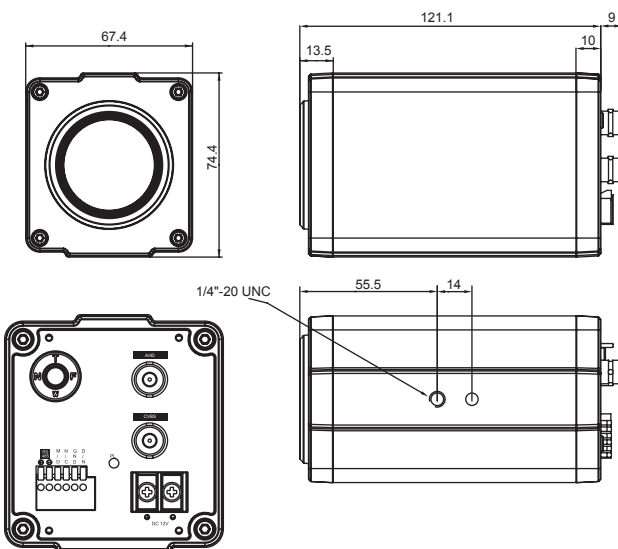

### Eigenschappen

- 1/2.8" 2MP Sony CMOS sensor
- 1080p 30fps, 720p 60fps
- AHD, CVBS
- x30 Optical Zoom (4.6~136mm) & x32 Digital Zoom
- Real-time True WDR
- Digital Noise Reduction(2D+3D)
- Digital Slow Shutter
- Digital Image Stabilizer
- Defog Function
- High Light Compensation
- ACE(Digital WDR)
- Privacy Mask Function
- Motion Detection
- Protocol (VISCA, Pelco-D, Pelco-P,Samsung-E, Samsung-T)

### Afmetingen (mm):

CAMERA	
Image Sensor	1/2.8" Sony CMOS Sensor
Total Pixels	1945 (H) x 1109 (V) = 2.16M Pixels
Active Pixels	1945 (H) x 1097 (V) = 2.13M Pixels
Scanning System	Progressive Scan
Video Format	Digital : 1080p@ 30/25fps, 720p@ 60/50fps, 720p@ 30/25fps
Min. Illumination	Color : 0.005 lux , BW : 0.0008lux Color DSS : 0.00125 lux , BW DSS : 0.0002 lux
S/N Ratio	More than 50dB (AGC off)
Video Output	AHD, CVBS

LENS		x30		
Lens Type	x30 Day & Night Zoom Lens			
Zoom Ratio	Optical x30, Digital x32 Zoom			
Focal Length	f = 4.6 mm ~ 136.0 mm			
Aperture Ratio	F1.63 (wide) ~ F4.85 (tele)			
Angle Of View (D, H, V)	WIDE	73.3°	65.4°	38.3°
	TELE	2.6°	2.2°	1.3°

ALGEMEEN	
Power Source	9-15 Vdc
Power Consumption	Max 500mA
Operating Temperature	-10°C ~ +50°C / 0% ~ 90% RH
Dimensions	67.4(W) x 74.4(H) x 130.1 (D) mm
Weight	0.57Kg

Wijzigingen voorbehouden!