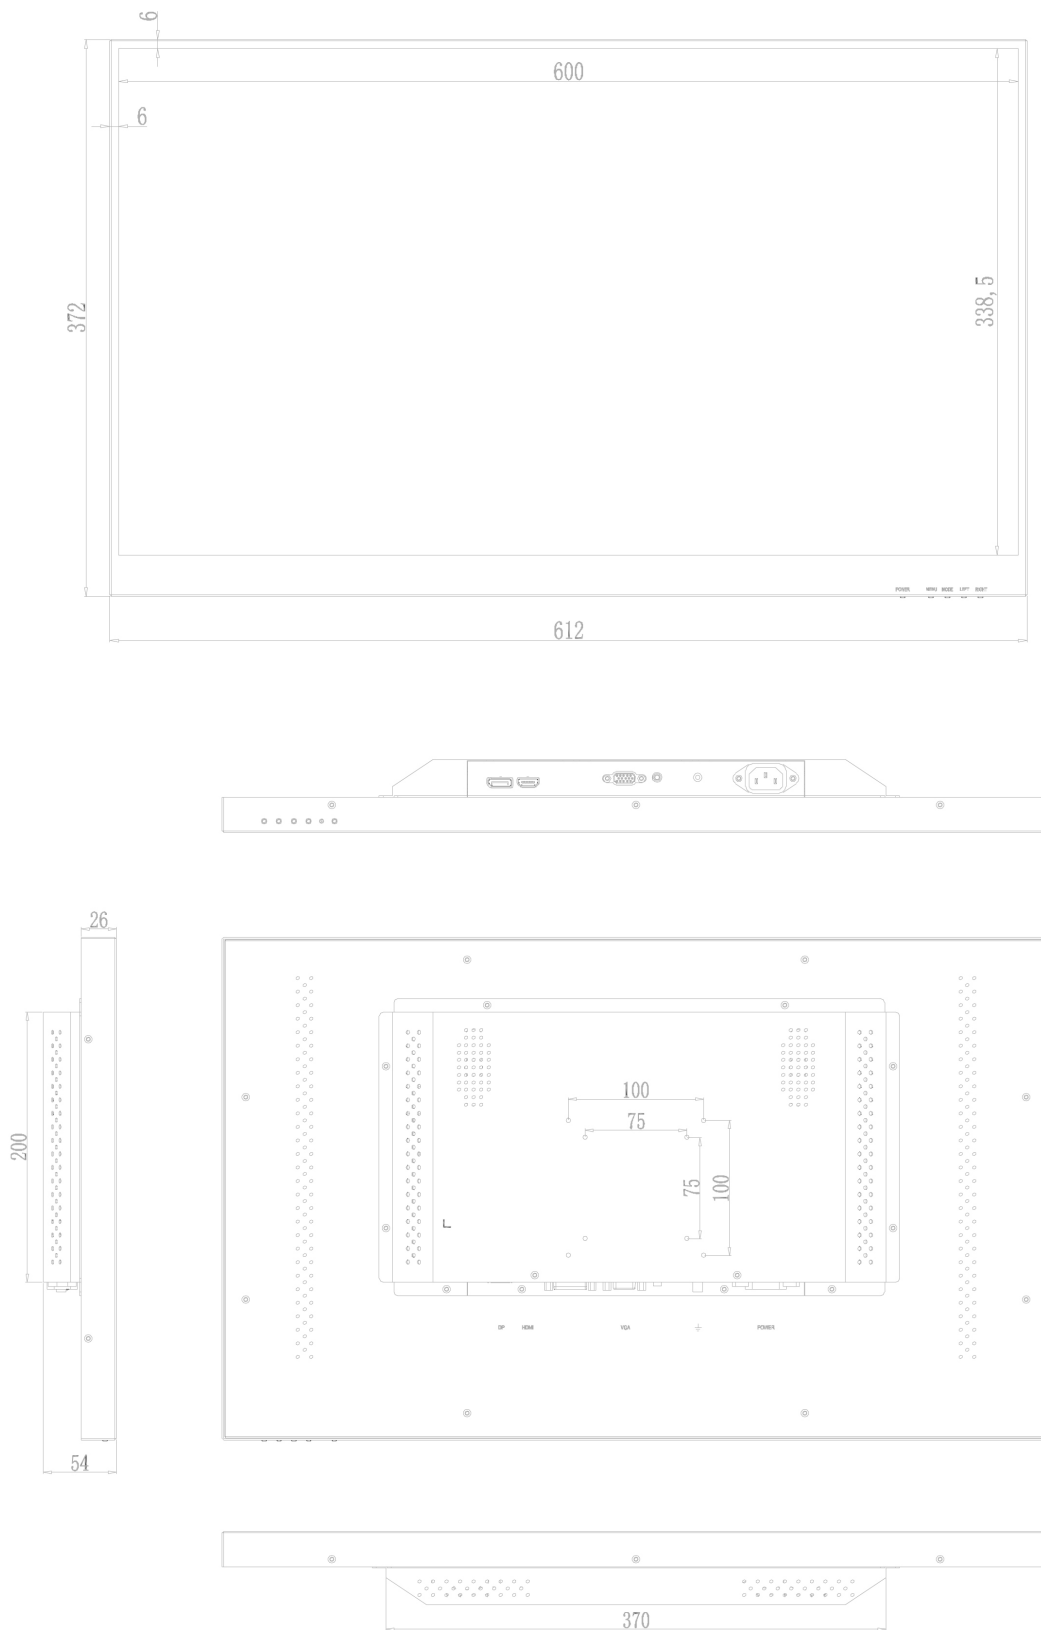

VM-FHD27PFWA

SKU: 239393

27" (69cm) LCD Monitor, FHD, 1920x1080, LED, DisplayPort, HDMI, white

Main Features

Professional 27" (69cm) LCD monitor

Maximum resolution Full HD 1920x1080 pixels

Designed for continuous operation 24x7x365

Integrated height-adjustable stand

Specifications

General:	
Dimensions (HxWxD)	369x29x615,20x43,10mm
Mount	VESA standard 100x100mm
Series	eneo Monitor
Housing color	RAL 9016, white
Housing material	Plastic
Loudspeaker	2x 3W
Supply voltage	12VDC
Power consumption	40W
Operating temperature	-30°C ~ +85°C
Weight	5,0kg

VM-FHD27PFWA

Continuation of the specifications

Display:	
Refresh rate	60 Hz
Pixel fault class	ISO 13406-2, Class II
Video standard	PAL/NTSC
Resolution Pixels	1920x1080
Backlighting	LED
Screen size (inch)	27"
Screen size (cm)	67 cm
Aspect ratio	16:9
Viewing angle vertical	178°
Viewing angle horizontal	178°
Brightness typical	350 cd/m ²
Contrast ratio typical	1000:1
Response time typical	5 ms
Functions:	
Comb filter	3D Motion Adaptive De-interlace
Menu languages	English, German, Italian, Spanish, French, Chinese, Russian
Parts supplied:	
Parts supplied	manual, power cord, Power supply unit 100 ~ 240VAC / 12VDC, 50/60Hz, HDMI cable
Interfaces / Inputs/ Outputs:	
Video inputs (type)	DisplayPort, HDMI
Video outputs	no
Audio inputs	1
Serial interfaces	no
Video:	
Resolution	1920x1080 (16:9)
Other	
Display element	Color TFT-LED, Hard coating (3H), Haze :25%
Manufacturer order number	239393

VM-FHD27PFWA

Technical Drawing

Maße / Dimensions: mm

© Copyright eneo door VIDEOR E. Hartig GmbH, oktober 2024 - Technische wijzigingen voorbehouden

Gedistribueerd door:

Telfordstraat 11M
8013 RL Zwolle

T. +31 38-4289420
E. info@vssnederland.nl
W. www.vssnederland.nl