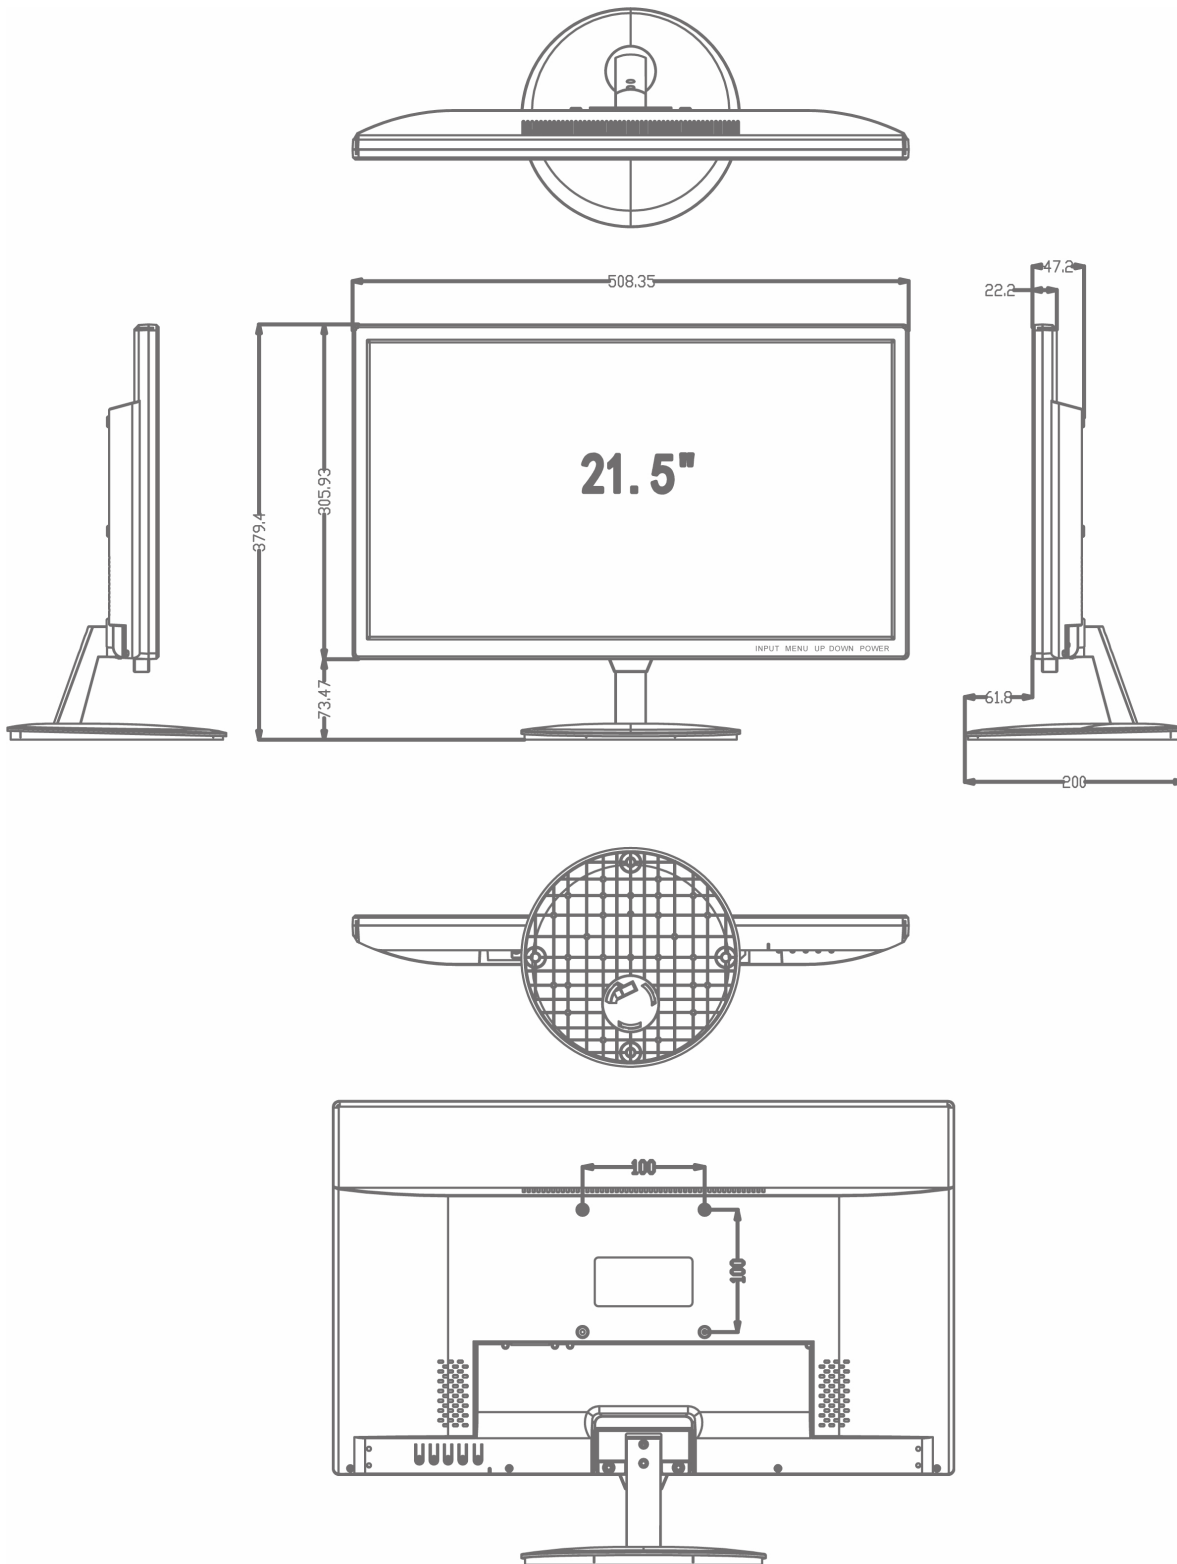

VM-FHD22PP

Technical Drawing

Maße / Dimensions: mm

Gedistribueerd door:

Telfordstraat 11M
8013 RL Zwolle

T. +31 38-4289420
E. info@vssnederland.nl
W. www.vssnederland.nl