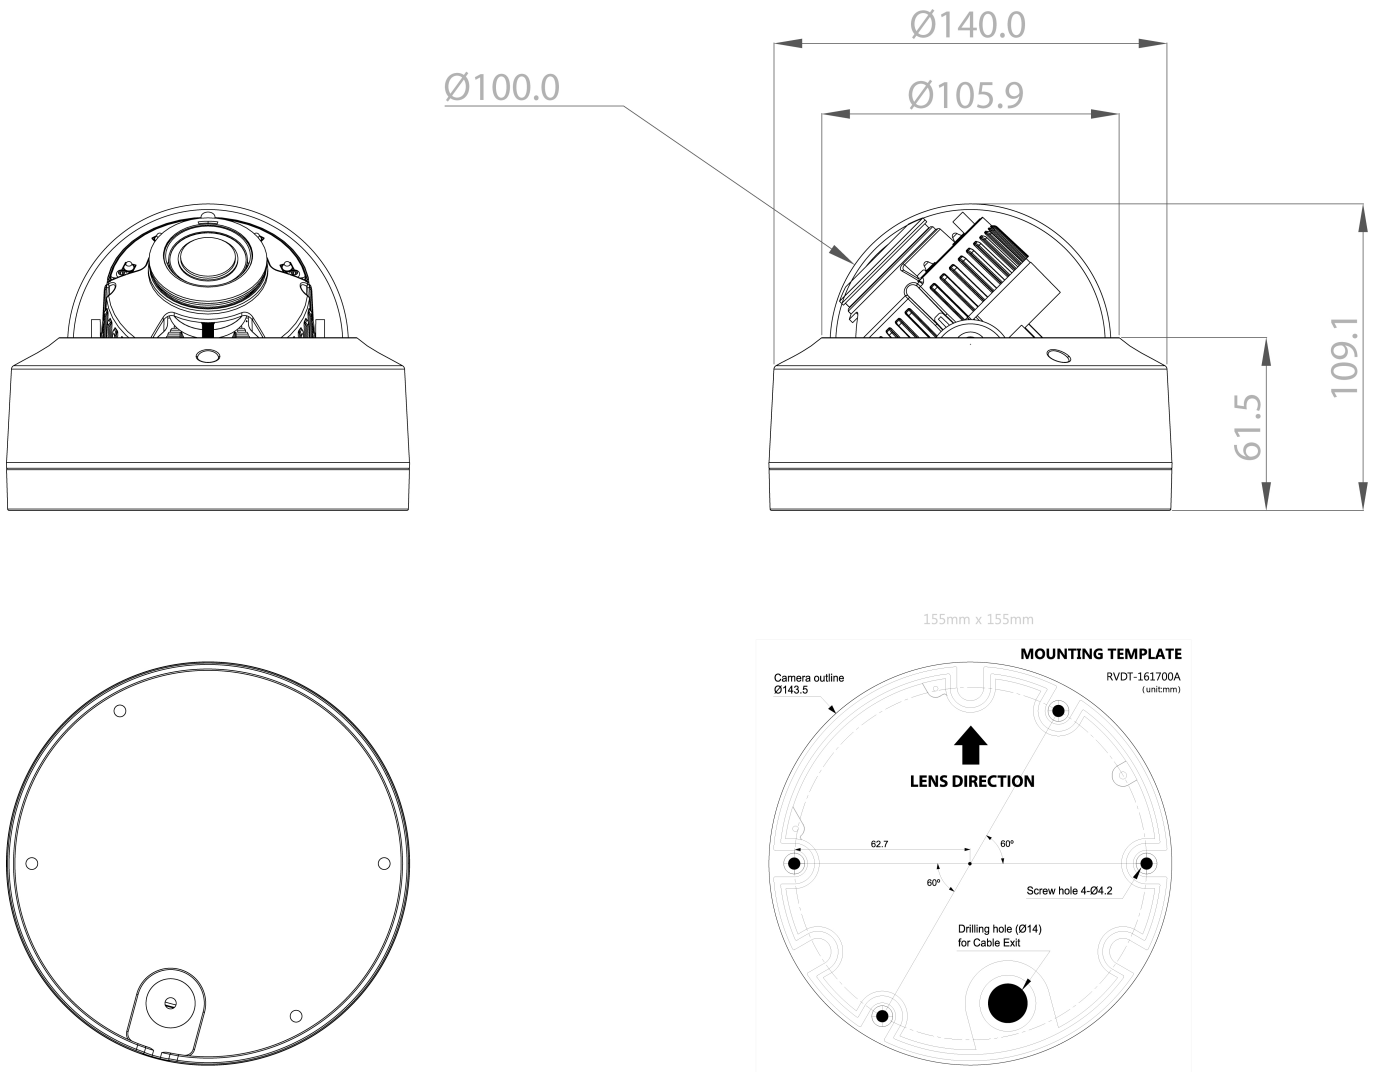

IPD-62M2713MAA

Continuation of accessory

230864	AK-11	Camera junction box for wall and ceiling mounting
215644	DOME-WB3	Wall bracket for eneo Dome Cameras MED-62xxxxM0A and IED-62xxxxM0A

Technical Drawing

Maße / Dimensions: mm

eneo is a registered trademark of
VIDEOR E. Hartig GmbH
Carl-Zeiss-Straße 8
63322 Rödermark, Deutschland

Phone: +49 6074 - 888 - 300
Fax: +49 6074 - 888 - 100
E-Mail: info@eneo-security.com
Web: www.eneo-security.com

Stay informed and subscribe
to the eneo newsletter