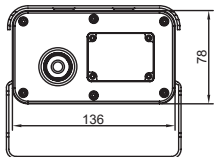

2MP 12x optische zoom IR camera | lichtgevoelig

HD-SDI
EX-SDI

1/2" CMOS

Eigenschappen

- 1/2" 2MP CMOS sensor
- 1080p@60/50fps, 1080p@30/25fps, 720p@60/50fps, 720p@30/25fps
- HD-SDI, EX-SDI, CVBS
- x12 Optical Zoom(7~84mm) & x32 Digital Zoom
- IR LED 9pcs(Up to 100m)
- Real-time True WDR
- Digital Noise Reduction(2D+3D)
- Digital Slow Shutter
- Digital Image Stabilizer
- Privacy Mask Function
- High Light Compensation
- Defog Function
- ACE(Digital WDR)
- Motion Detection

Afmetingen (mm):

CAMERA	
Image Sensor	1/2" Sony CMOS Sensor
Total Pixels	1952(H) x 1241(V) = 2.42M Pixels
Active Pixels	1937(H) x 1097 (V) = 2.12M Pixels
Video Format	1080p@60/50fps, 1080p@30/25fps, 720p@60/50fps, 720p@30/25fps
Min. Illumination	Color(1/30s) : 0.15 lux , BW(1/30s) : 0.01lux / 0lux(with IR LEDs) Color DSS(1/7.5s) : 0.0375 lux , BW DSS(1/7.5s) : 0.002 lux / 0lux(with IR LEDs)
S/N Ratio	more than 50dB (AGC off)
Video Output	HD-SDI, EX-SDI, CVBS

LENS		x12		
Lens Type	x12 Day & Night Zoom Lens			
Zoom Ratio	Optical x12, Digital x32 Zoom			
Focal Length	f = 7.0mm ~ 84mm			
Aperture Ratio	F1.5 (wide) ~ F1.9 (tele)			
Angle Of View (D, H, V)	WIDE	58.3°	51.1°	30°
	TELE	6.5°	5.0°	3.2°

ALGEMEEN	
Power Source	24Vac / 12Vdc
Power Consumption	1.5A(24Vac) / 2A(12Vdc)
Operating Temperature	-20°C~50°C /90% RH
Ingress Protection	IP67/ IK10
Material	Aluminum / PC
Dimensions	136(W) x 78(H) X 134(D)
Weight	1.4kg