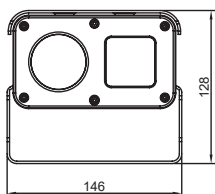

2MP 12x optische zoom IR camera | lichtgevoelig

HD-SDI
EX-SDI

1/2" CMOS

Eigenschappen

- 1/2" 2MP CMOS sensor
- 1080p@60/50fps, 1080p@30/25fps, 720p@60/50fps, 720p@30/25fps
- HD-SDI, EX-SDI, CVBS
- x12 Optical Zoom(7~84mm) & x32 Digital Zoom
- IR LED 9pcs(Up to 100m)
- Real-time True WDR
- Digital Noise Reduction(2D+3D)
- Digital Slow Shutter
- Digital Image Stabilizer
- Privacy Mask Function
- High Light Compensation
- Defog Function
- ACE(Digital WDR)
- Motion Detection

Afmetingen (mm):

CAMERA	
Image Sensor	1/2" Sony CMOS Sensor
Total Pixels	1952(H) x 1241(V) = 2.42M Pixels
Active Pixels	1937(H) x 1097 (V) = 2.12M Pixels
Video Format	1080p@60/50fps, 1080p@30/25fps, 720p@60/50fps, 720p@30/25fps
Min. Illumination	Color(1/30s) : 0.15 lux , BW(1/30s) : 0.01lux / 0lux(with IR LEDs) Color DSS(1/7.5s) : 0.0375 lux , BW DSS(1/7.5s) : 0.002 lux / 0lux(with IR LEDs)
S/N Ratio	more than 50dB (AGC off)
Video Output	HD-SDI, EX-SDI, CVBS

LENS		x12		
Lens Type	x12 Day & Night Zoom Lens			
Zoom Ratio	Optical x12, Digital x32 Zoom			
Focal Length	f = 7.0mm ~ 84mm			
Aperture Ratio	F1.5 (wide) ~ F1.9 (tele)			
Angle Of View (D, H, V)	WIDE	58.3°	51.1°	30°
	TELE	6.5°	5.0°	3.2°

ALGEMEEN	
Power Source	24Vac / 12Vdc
Power Consumption	1.5A(24Vac) / 2A(12Vdc)
Operating Temperature	-20°C~50°C /90% RH
Ingress Protection	IP67/ IK10
Material	Aluminum / PC
Dimensions	136(W) x 78(H) X 134(D)
Weight	1.4kg