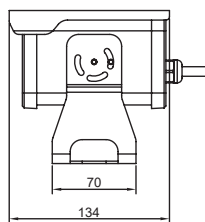

Afmetingen (mm):

CAMERA	
Image Sensor	1/2" Sony CMOS Sensor
Total Pixels	1952(H) x 1241(V) = 2.42M Pixels
Active Pixels	1937(H) x 1097 (V) = 2.12M Pixels
Video Format	1080p@60/50fps, 1080p@30/25fps, 720p@60/50fps, 720p@30/25fps
Min. Illumination	Color(1/30s) : 0.15 lux , BW(1/30s) : 0.01lux / 0lux(with IR LEDs) Color DSS(1/7.5s) : 0.0375 lux , BW DSS(1/7.5s) : 0.002 lux / 0lux(with IR LEDs)
S/N Ratio	more than 50dB (AGC off)
Video Output	HD-SDI, EX-SDI, CVBS

ALGEMEEN	
Power Source	24Vac / 12Vdc
Power Consumption	1.5A(24Vac) / 2A(12Vdc)
Operating Temperature	-20°C~50°C /90% RH
Ingress Protection	IP67/ IK10
Material	Aluminum / PC
Dimensions	136(W) x 78(H) X 134(D)
Weight	1.4kg