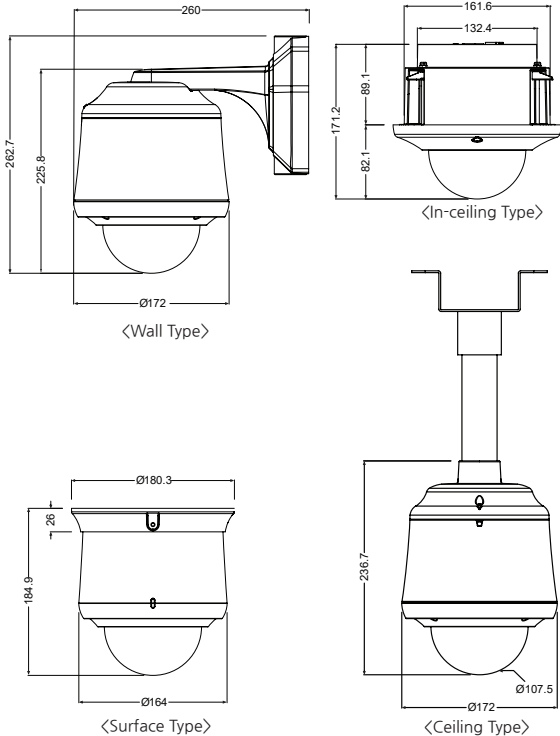

Afmetingen

Unit : mm

MODEL		VCD-P5012HD		
CAMERA				
Image Sensor	1/3" Panasonic CMOS Sensor			
Total Pixels	1956 (H) x 1266 (V) = 2.48M Pixels			
Active Pixels	1944 (H) x 1092 (V) = 2.12M Pixels			
Video Format	1080p@30/25fps, 720p@60/50fps, 720p@30/25fps			
Min. Illumination	Color	0.5 lux / DSS 0.125 lux		
	BW	0.1lux / DSS 0.025 lux		
S/N Ratio	more than 50dB (AGC off)			
Video Output	HD-SDI, CVBS			
LENS		x10		
Lens Type	x10 Day & Night Zoom Lens			
Zoom Ratio	Optical x10, Digital x32 Zoom			
Focal Length	f = 5.1mm ~ 51mm			
Aperture Ratio	F1.6 (wide) ~ F1.8 (tele)			
Angle Of View (D, H, V)	WIDE	68°	54°	31°
	TELE	6.7°	4.9°	4.0°
PAN / TILT				
Pan	360° Endless Pan, 0.1° to 200°/sec.			
Pan Speed	Max 300°/sec, ± 0.1° Accuracy			
Tilt	0° to 90° tilt angle, 0.1° to 120°/sec.			
Tilt Speed	Max 250°/sec, ± 0.1° Accuracy			
Preset	255 points, less than 0.1° accuracy			
CAMERA FUNCTIES				
Camera Title	ID / Title / Zoom Ratio / System Message			
Day & Night	Auto / Day / Night / Ext-in			
WDR/BLC	Off / WDR / BLC / HLC			
ACE	Off / Low / Middle / High			
DNR	Auto / Off / Low / Middle / High			
Defog	Off / On(Auto / Manual)			
Image Stabilization	Off / On			
Privacy Mask	Off / On (24 positions)			
Digital Slow Shutter	Off /x2 /x4			
Gain Control	Off / On			
White Balance	Auto / One Push / Manual / Indoor / Outdoor			
Shutter Speed	1/30(25) ~ 1/30,000 sec			
E.Zoom	Off / x2 ~ x32			
Digital Flip	Off / H / V / H&V			
Digital I/O	2 alarm / 2 relay out			
Remote Control Interface	RS-422, 485			
Protocol	Pelco-D / Pelco- P			
ALGEMEEN				
Power Source	12Vdc			
Power Consumption	INDOOR : Operating(1.5A) / OUTDOOR: Operating(4A),Max(Heater 30W / Fan on)			
Operating Temperature	-40°C ~ +60°C / 0% ~ 90% RH			
Ingress Protection	IP66 (Outdoor Model only)			
Weight	1.04Kg(Indoor), 2.2Kg(Outdoor)			