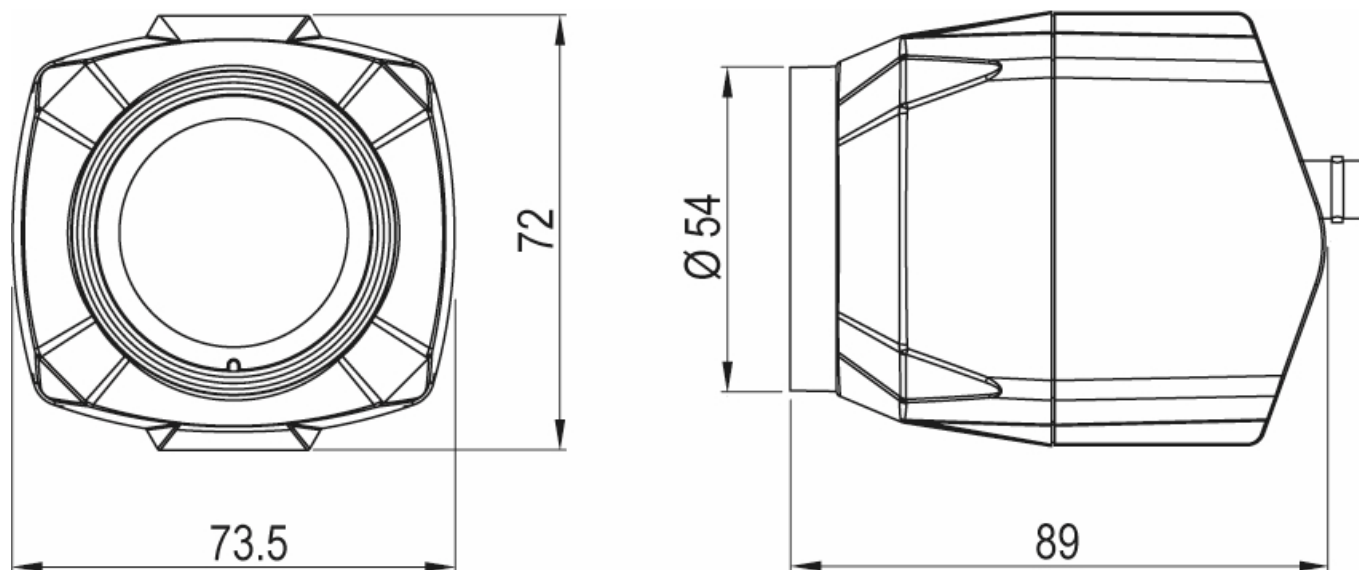

MPC-54A0003M0A

Continuation of the specifications

Serial interfaces	Coaxitron (HD Protocol)
Serial interfaces protocols	UTC (HD-Signal Format)
General:	
Dimensions (HxWxD)	73.5x72x89mm
Weight	300g
Color (housing)	Pantone Cool Gray 1C
Housing	indoor
Housing material	aluminium
Power consumption	6W
Supply voltage	12VDC
Operating temperature	-10°C ~ +50°C
Text display	supplied
Vandal proof	no
Parts supplied:	
Parts supplied	manual
Remarks	NDA compliance under Section 889, Part A.
Special features	Pointing Zoom -- enables the flexible zooming at any area, Preset Zoom (4 adjustable positions)

MPC-54A0003M0A

Technical Drawing

Maße / Dimensions: mm