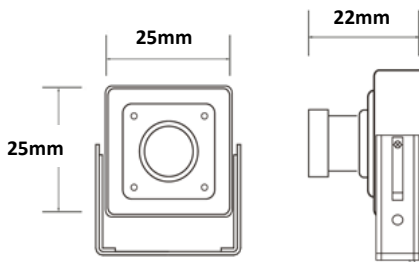

VSC-58B-HD

1/2.9" Sony sensor

1080P AHD (4in1)

- 1000 TVL
- DNR
- 0.005 Lux
- WDR BLC

EIGENSCHAPPEN

- 2.1MP Sony Sensor
- 1080P AHD Video Output (AHD Transmission Max.300M)
- Color : 0.5Lux, B/W : 0.05Lux
- Sens-up : Color 0.05 Lux, B/W : 0.005 Lux
- Mega f=3.6mm Lens
- * Support UTC function,

AFMETINGEN:

| SPECIFICATIES | | |
|-------------------------------|---|-----------------------------|
| | NTSC | PAL |
| Image Device | 1/2.9" 2.1MP Sony CMOS Sensor | |
| Total Pixels | 2001(H) x 1121(V) | |
| Effective Pixel | 1936(H) x 1097(V) | |
| Scanning System | Progressive | |
| Resolution | AHD 1080P/ CVBS(1280H)_1000TVL | |
| Minimum Illumination | Color : 0.5 Lux, BW : 0.05 Lux, Color Sens-up: 0.05Lux / BW Sens-up:0.005Lux | |
| Video Output | AHD (Default) / HD-TVI / CVI / CVBS (4in1) | |
| S/N Ratio | More than 52dB (AGC off) | |
| LENS | Mega f=3.6mm Lens | |
| AGC | Off/0 - 15 | |
| Shutter Speed | AUTO/FLK, NTSC:1/30~1/50.000sec/PAL:1/25~1/50.000 sec) | |
| Sens-up | Off / x2~x30 | |
| Brightness | 0 - 100 | |
| Backlight | Off/BLC/HSBLC | |
| D-WDR | ON(0~8)/OFF | |
| Defog | AUTO/OFF | |
| Day & Night | Auto / Color / B&W / EXT | |
| White Balance | ATW/AWC-SET/INDOOR/OURDOOR/MANUAL/AWB | |
| DNR (Digital Noise Reduction) | AHD | 3D-DNR(OFF/LOW/MIDDLE/HIGH) |
| Digital Effect | Off / MIRROR / V-FLIP / ROTATE & FREEZE | |
| Sharpness | AUTO/OFF | |
| Privacy Mask | 4 Masks | |
| Motion Detection | Off/On | |
| Language | ENG/GER/FRA/ITA/SPA/POL/RUS/POR/NED /TUR/KOR/JPN/HEB/ARB | |
| Power input | DC+12V (±30%) | |
| Power Consumption | Max. 1.3W | |
| Operation Temperature | -10°C - +50°C | |
| Storage Temperature | -20°C - +60°C | |
| Dimension | 25 X 25 (mm) | |