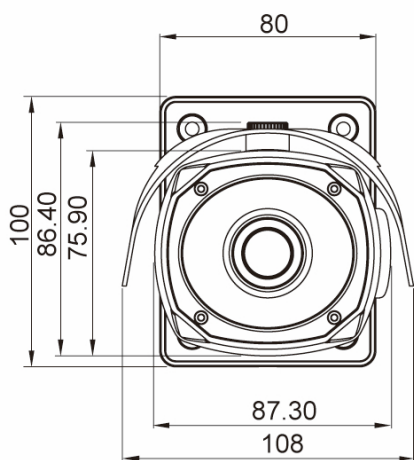

Responsive Web Design, Zero configuration

VerticalView 90°/270° mode only H.264, HTML5 Playback

Slot for Micro SD card

Easy installation, IP67

Specifications

Camera:

Sensor size	1/3"
Resolution standard	HD 1080p, HD 720p
Imager	CMOS, Panasonic, MN34229PLI, 2MP Sensor
System	True Day&Night
Sensitivity	0,5 Lux, at F1.6, 50 IRE
Low speed shutter	yes, automatic
Manual electronic shutter (MES)	1/25~1/30000sec
Wide Dynamic Range (WDR)	WDR 113dB, Real Time WDR 25/30fps
Flickerless function	yes
Backlight compensation	BLC, HLC
IR cut filter	switchable

IPB-72A0010M0A

Continued Specifications

Ethernet interface	10Base-T, 100Base-TX
Alarm inputs	1
Alarm outputs	1
General:	
Series	eneo Candid Medium, eneo Premium Class
Dimensions (HxWxD)	100x108x267mm
Illumination	infrared, 4x High Power LEDs 855nm
Illumination range	approx. 50m
Colour (housing)	Pantone Cool Gray 1C
Housing	outdoor
Housing material	aluminium
Weight	1.35kg
Integrated wall mount	yes
Power consumption	10.5W
Mounting	wall mount, ceiling mount
ONVIF	yes, version 2.4(14.12)
Power over Ethernet	IEEE 802.3af
Window heater	yes
Protection rating	IP67
SDK	upon request
Hidden cable management	yes
Sunshield	yes
Supply voltage	12VDC, 24VAC, PoE
Temperature range (operation)	-50°C ~ +50°C
Temperature range (heater deactivated)	-20°C ~ +50°C
Text display	supplied
Vandalism resistant	no
Scope of delivery:	
Parts supplied	manual, mounting accessories, eneo Scan Device Tool
Notes:	
Remarks	Operating temperature range of the camera changes when IR illumination is switched OFF

IPB-72A0010M0A

Technical Drawing

Maße/Dimensions: mm

Your Contact Person

eneo is a registered trademark of
VIDEOR E. Hartig GmbH
Carl-Zeiss-Straße 8
63322 Rödermark
Deutschland
Tel.: +49 6074-888-333
E-Mail: info@eneo-security.com
Web: www.eneo-security.com