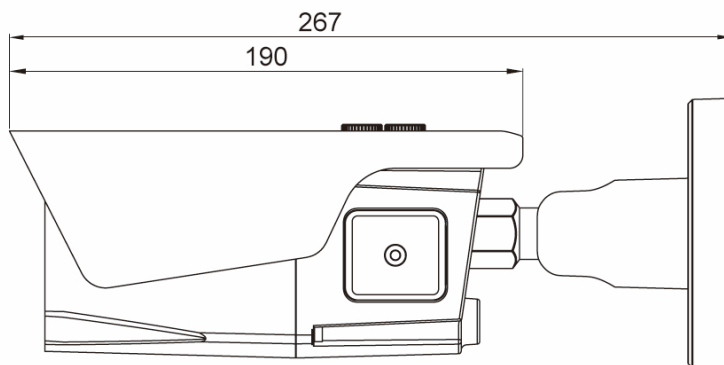

IPB-72A0010M0A

Technical Drawing

Maße/Dimensions: mm

Your Contact Person

eneo is a registered trademark of
VIDEOR E. Hartig GmbH
Carl-Zeiss-Straße 8
63322 Rödermark
Deutschland
Tel.: +49 6074-888-333
E-Mail: info@eneo-security.com
Web: www.eneo-security.com