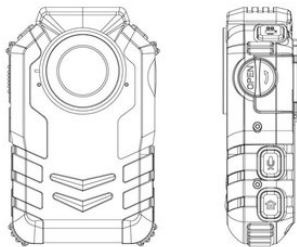

## 4 Megapixel Full HD IP68 Body Worn Camera ICR IR LED

- 4 Megapixels CMOS, Colour/B
- Super HD (2304x1296) and Full HD 1080p resolution video recording
- IR LEDs integrated
- 154° viewing angle
- IP 68 Certification
- Built in 32GB SDRAM
- Video, Image and Audio Recording
- Vibration can activate video recording

## DIMENSIONS (mm)

## REAR VIEW

## ACCESSORIES

GBW-GPS

Image Sensor:	1/3" CMOS 4.0 Megapixel
Pixels - Total:	2688(H) x 1520 (V)
Sensitivity B/W:	0 Lux LED IR on
S/N Ratio:	32.3 dB (AGC Off)
Col/B:	On/Off/Auto
Lens Focal Length:	2.56 mm
Minimum Object Distance:	0.5 m
Viewing Angle:	154°
Iris F-Number:	F 2.4
Lens Drive Type:	Fixed Iris
IR LED:	8 pcs.
Max. IR Distance:	10/15 m (according to scene reflexion)
Optical Wavelength:	850 nm
Video Resolution:	Super HD (2304x1296), 1080p (1920x1080), 720p(1280x720), WVGA(848x480)
Frame Rate:	30fps@SHD, 60fps@FHD, 30fps@FHD, 60fps@HD, 30fps@HD, 30fps@WVGA
Video Compression:	H.264
Audio Compression:	ADPCM
Image Size:	2688x1512 [5376x3024,6016x3384,7680x4320 by Software upscaling]
Video Text Overlay:	15 character, 1 lines
Digital Zoom:	8x
White Balance:	ATW
DIS: Digital Image Stabilization:	yes
Access protection:	Password
Audio Inputs:	Built in Microphone
Audio Outputs:	Built-in Speaker, Phone Jack 2.5mm
SD memory:	32GB built in
Display:	2" LCD (960x480pixels)
LED Indicator:	Power, Video Recording, Photo, Voice Recording, Replay, Shut off, Intercom, Reset, Stand by
Serial Interface(s):	1x Mini HDMI, 1x Mini USB
Battery:	3200mA/h
Regulation:	CE, IP68
Operating Temperature:	-30°C ~ +55°C [working time 30 Minutes at -30°]
Operating Humidity:	15% ~ 85% non condensing
Supply Voltage:	5 VDC by USB port
Dimensions [ W x H x D]:	60 x 93 x 27.5 mm - 2.36 x 3.66 x 1.08 In:
Power Consumption (W):	8
Weight:	0.18 kg - 0.4 lbs