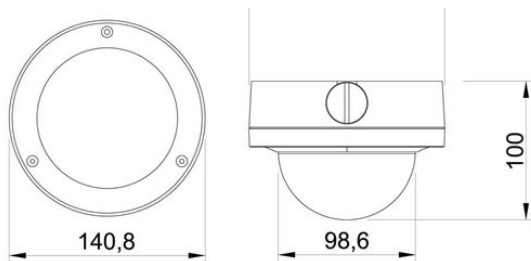

## 4 MP Vandal Proof Fixed Dome Camera with IR LED WDR

- 4 Megapixel IP Camera with real time video streaming
- H.264 & MJPEG compression modes
- Motorized Vario Focal lens
- 0 Lux: Integrated LED IR Illuminator to see even in total darkness
- Vandal Resistant Dome (IK10)
- Weatherproof Outdoor Installation (IP67)
- Built in analytics function, motion detection, trip wire, intrusion detection, tamper detection

## DIMENSIONS (mm)