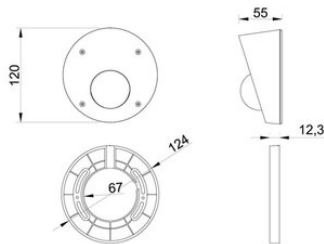

DIMENSIONS (mm)

ACCESSORIES

GBR-WA06

FOR A GOOD REASON

GRUNDIG

TECHNICAL SPECIFICATIONS

| | |
|--------------------------------|---|
| Image Sensor: | 1/3" Progressive Scan CMOS |
| Pixels - Total: | 2688(H) x 1520 (V) |
| Sensitivity Colour: | 0.01 lux @ F1.2 (AGC ON) |
| Sensitivity B/W: | 0 Lux LED IR on |
| Co/B: | Auto/Timing/B&W/Color |
| Lens Focal Length: | 2.8 mm |
| Horizontal Viewing Angle: | 106° |
| Iris F-Number: | F 2.0 |
| High Speed Shutter: | 1/3 ~ 1/10.000 sec |
| IR LED: | 10 pcs. |
| Max. IR Distance: | 10 m |
| Wavelength: | 850nm |
| BLC Back Light: | On/ Off/ Area/ Level |
| WDR: | 120dB |
| Digital Noise Reduction (DNR): | 3D-DNR, auto |
| Reverse: | Normal, Flip, Mirror, Vertical Mode, 180° |
| Video Text Overlay: | Text string (28 character), Subtitle (1 lines @ 44 character) |
| Privacy zones: | 4 zones, rectangle |
| Video Compression: | H.264, H.264+, MJPEG |
| Video Streaming: | Dual stream: H.264 + H.264 or H.264 + MJPEG |
| Video Resolution: | Main: 2688x1520 (20/20fps), 2048x1536 (20/20fps), 1920x1080 (25/30fps), 1280x720 (25/30fps), Sub: 1280x720(25/30fps), 640x480(25/30fps), 352x288(25/30fps), 320x240(25/30fps) |
| Bit Rate: | Mainstream: 32kbps~16384kbps, Substream: 32kbps~8192Mbps |
| Alarm Trigger: | Motion detection, Video Tampering, Alarm Input, Network disconnect, IP address conflict, Storage exception, Line crossing Detection, Intrusion detection |
| Network Protocol: | Bonjour, DDNS, DHCP, DNS, FTP, HTTP, HTTPS, IEEE 802.1 X, IGMP, IPv4/IPv6, NTP, PPPoE, QoS, RTCP, RTP, RTSP, SMTP, SNMP, TCP/IP, UDP, UPnP |
| System Compatibility: | CGI, ONVIF, PSIA |
| ONVIF compliant: | Profile S, Profile G |
| Web Browser: | MS Internet Explorer 7.0 (or higher) |
| Security: | HTTPS, IP FILTER, IEEE802.1x, Admin/User account |
| SD memory: | supports up to 128 GB capacity of micro SD/SDHC/SDXC memory |
| Network Interface: | 1x 10/100 Base T/TX (RJ-45) |
| Protection Rating: | IP67, IK08 |
| Operating Temperature: | -30°C ~ +60°C |
| Humidity: | less than 90%, non condensing |
| Supply Voltage: | 12 Vdc, PoE (IEEE 802.3af) |
| Power Consumption (W): | 5 |
| Weight: | 0.6 kg - 1.32 lbs |
| Dimensions: | 120 x 55 mm - 4.72 x 2.17 In |