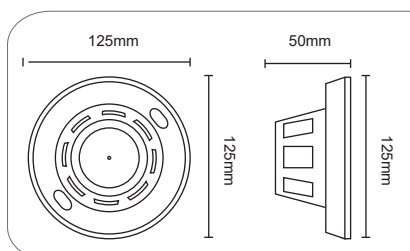

# AHD HIDDEN CAMERA DUMMY SMOKE DETECTOR HOUSING

DS-392AHD37

MODEL	DS-392AHD37
Image Sensor	1/3" Sony 2MP Sensor
Effective Pixels	1984(H)×1225(V)
Scanning System	Progressive
Resolution	Digital:1920x1080, Analog:960H
Min. Illumination	0.01Lux
Day & Night	Yes
IR LED	Not Available
OSD Menu	Available(11 Languages, AHD/CVBS Output Selectable)
CoC Support	Yes
Day & Night Mode	EXT, Color, B&W, Auto
Backlight Compensation	Off/BLC/HSBLC
S/N Ratio	≥72dB (AGC Off)
White Balance	ATW,AWC,Indoor,Outdoor,Manual,AWB
Noise Reduce	3D-DNR For AHD / 2D-DNR For CVBS
Video Output	AHD/CVBS (Signal Selectable from OSD)
Defog	Off/On
Privacy Mask	On/Off (4 Areas)
Motion Detection	On/Off (4 Areas)
D-Effect	Freeze, Mirror, Negative Image
Lens	3.7mm Pinhole Lens
Power	DC12V±10%, ~72mA
Operation Temp.	-10°C~+50°C
Waterproof	No
Dimension	Ø125x50mm
Net weight	85g

## Main Features:

Sensor: 1/3" Sony, 2 Mega-Pixel  
 Selectable Output - AHD/Analog  
 Lens: 3.7mm Pinhole Lens  
 Weight: 85g  
 Power: DC 12V, ~72mA

OSD Controller