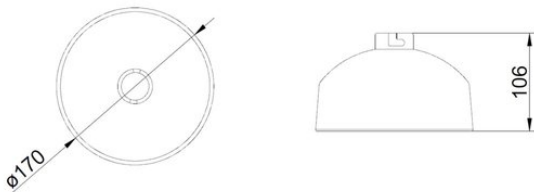

GHO-M028

Suitable for:	GCI-F1576VH-1, GCI-K1527V-1, GCI-K1587V-1, GCI-N0586V
Weight:	1 kg - 2.2 lbs
Dimensions:	170 x 106 mm - 6.69 x 4.17 In

External housing for AV IP Dome

DIMENSIONS (mm)

ACCESSORIES

GBR-WA02 GBR-AM02 GBR-CE01 GBR-CM01