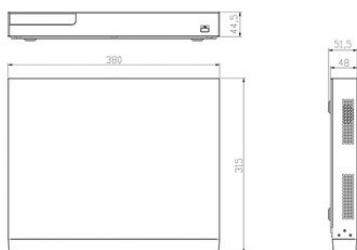

DIMENSIONS (mm)

TECHNICAL SPECIFICATIONS

Operating System:	Embedded OS
Video Inputs:	4 CH 960H/HD-TVI (BNC) + 2 CH IP
Video Compression:	H.264
Recording Speed:	25 fps per channel
Recording Resolution:	1920x1080, 1280x720, 960x576, 704x576, 352x288
Recording Mode:	Continuous, Event Alarm, Motion, Video Loss, Schedule
Playback:	Synchronised playback of max. 4 cameras
Motion Detection:	On/ Off/ Area Setting
Search Mode:	Date/Time, Event Alarm, Motion, Search Backup
External Backup:	USB HDD, USB Memory, Network
Video Outputs:	1x VGA, 1x HDMI
Display resolution:	max. 1920 x 1080
Display Speed:	25 fps per channel
Control:	Mouse (USB), WEB browser or client software
Harddisk bay:	1 x SATA II
Max. Storage Capacity:	68 TB (1x4 TB SATA and 8x8 TB NAS)
Audio Inputs:	4 CH RCA [2.0Vp-p, 1KOhms]
Audio Outputs:	1 CH, RCA
Audio Compression:	G.726, G.711 a/u, G.722
Serial Interface(s):	1x RS485 half duplex
Alarm Inputs:	4 contact input N/O or N/C
Alarm Outputs:	1 Relay
Network Interface:	1x 10/100/1000 Base T/TX (RJ-45)
Network Protocol:	IPv4, IPv6, TCP/IP, UDP, RTP, PPPoE, DHCP, DNS, DDNS, NTP, SADP, SMTP, SNMP, NFS, iSCSI
Client software:	Windows (Vista, 7, 8), Web Viewer: IE, Firefox, Safari, Chrome; Mobile: iOS, Android
Operating Temperature:	-10°C ~ +55°C
Operating Humidity:	10% ~ 90%, non-condensing
Supply Voltage:	12 VDC (External Power Supply)
Dimensions (W x H x D):	380 x 290 x 48 mm - 14.96 x 11.42 x 1.89 In:
Power Consumption (W):	15 (no HDD)
Weight:	1.5 kg - 3.31 lbs