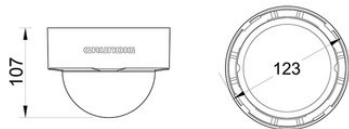

## 2 MP Full HD Indoor Dome IP-Camera 2.8~12mm ICR IR LED WDR

- 2 Megapixel IP Camera with Full HD 1080P real time video
- EXMOR™ sensor for low light sensitivity, XARINA™ DSP for advanced features
- WDR (Wide Dynamic Range) for extreme backlight situations
- 0 Lux: Integrated LED IR Illuminator to see even in total darkness
- Day/Night feature with IR cut filter removable, for higher sensitivity and vibrant colors
- 3 Axis Gimbal, to mount on Wall or Ceiling
- ONVIF Profile S compliant for maximum compatibility with VMS

## DIMENSIONS (mm)