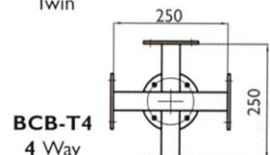

#### Mounting Options

BCB-T1  
Single

BCB-T3  
3 Way

BCB-T2  
Twin

BCB-T4  
4 Way

All brackets for camera mounting have a Ø127 mounting plate with 8 no Ø8.5 equi - spaced on 101.6 PCD