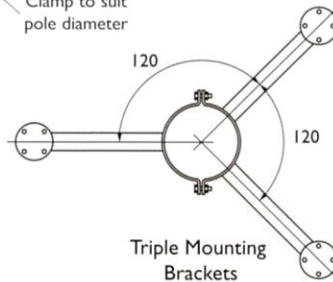

### PMB-SPT

Clamp to suit pole diameter

Part No.	Housing Type	Pole Diameter
● PMB (Ø*) SF	Single fixed	To be specified
● PMB (Ø*) TF	Twin fixed	To be specified
● PMB (Ø*) SPT	Single PTZ	To be specified
● PMB (Ø*) TPT	Twin PTZ	To be specified

\* Followed by pole diameter

Other configurations and end fittings available on request

#### ● Stock items for diameters 139, 168 & 219

- We can produce pole mounting brackets to suit any camera type or application

Twin Mounting Brackets

Triple Mounting Brackets

Quad Brackets