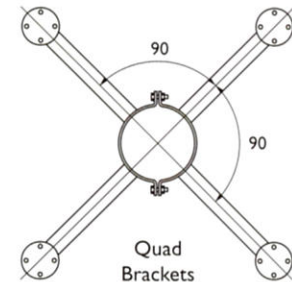

\* Followed by pole diameter

Other configurations and end fittings available on request

#### ● Stock items for diameters 139, 168 & 219

- We can produce pole mounting brackets to suit any camera type or application

Twin Mounting Brackets

Triple Mounting Brackets

Quad Brackets