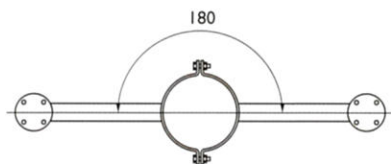

Twin Mounting Brackets