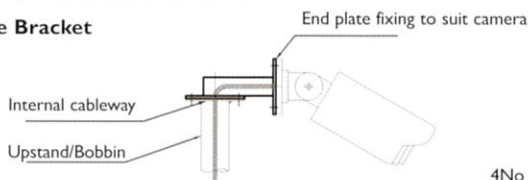

Bullet Camera Brackets

BCB-T

Single Bracket