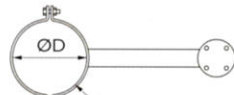

### PMB-SF

Clamp to suit pole diameter

### PMB-SPT

Clamp to suit pole diameter

Part No.	Housing Type	Pole Diameter
● PMB (Ø*) SF	Single fixed	To be specified
● PMB (Ø*) TF	Twin fixed	To be specified
● PMB (Ø*) SPT	Single PTZ	To be specified
● PMB (Ø*) TPT	Twin PTZ	To be specified