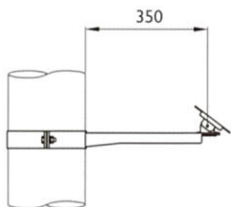

Pole Mounting Camera Brackets

PMB-SF

Clamp to suit pole diameter