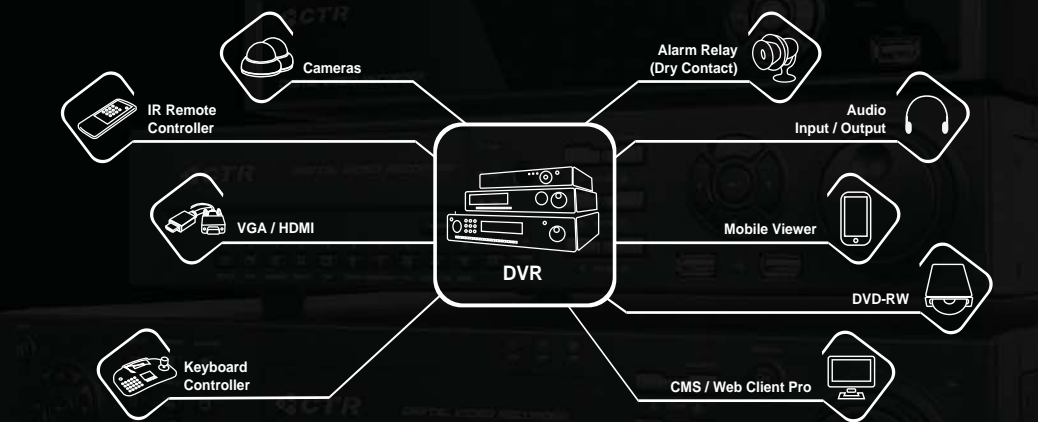

Audio Recording & Playback

NTP (Network Time Protocol)

Archiving (JPEG, AVI, EXE Format)

DDNS Support

Software Upgrade via Network, USB Port

DIMENSION

SYSTEM INTERCONNECTION

4F, 226 Gasan Digital 1-ro, Geumcheon-gu, Seoul, 153-796, Republic of Korea