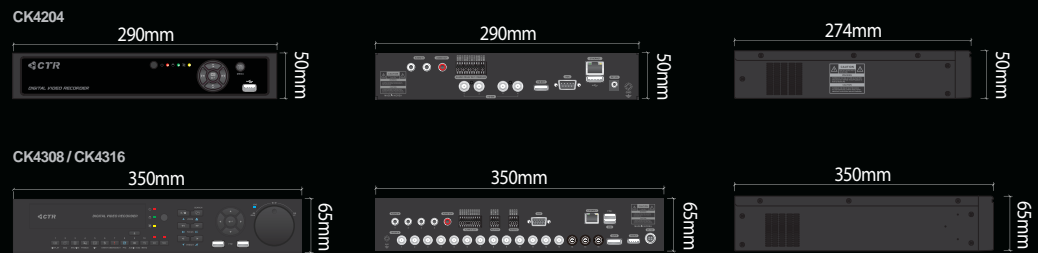

Audio Recording & Playback

NTP (Network Time Protocol)

Archiving (JPEG, AVI, EXE Format)

DDNS Support

Software Upgrade via Network, USB Port

DIMENSION

SYSTEM INTERCONNECTION

4F, 226 Gasan Digital 1-ro, Geumcheon-gu, Seoul, 153-796, Republic of Korea